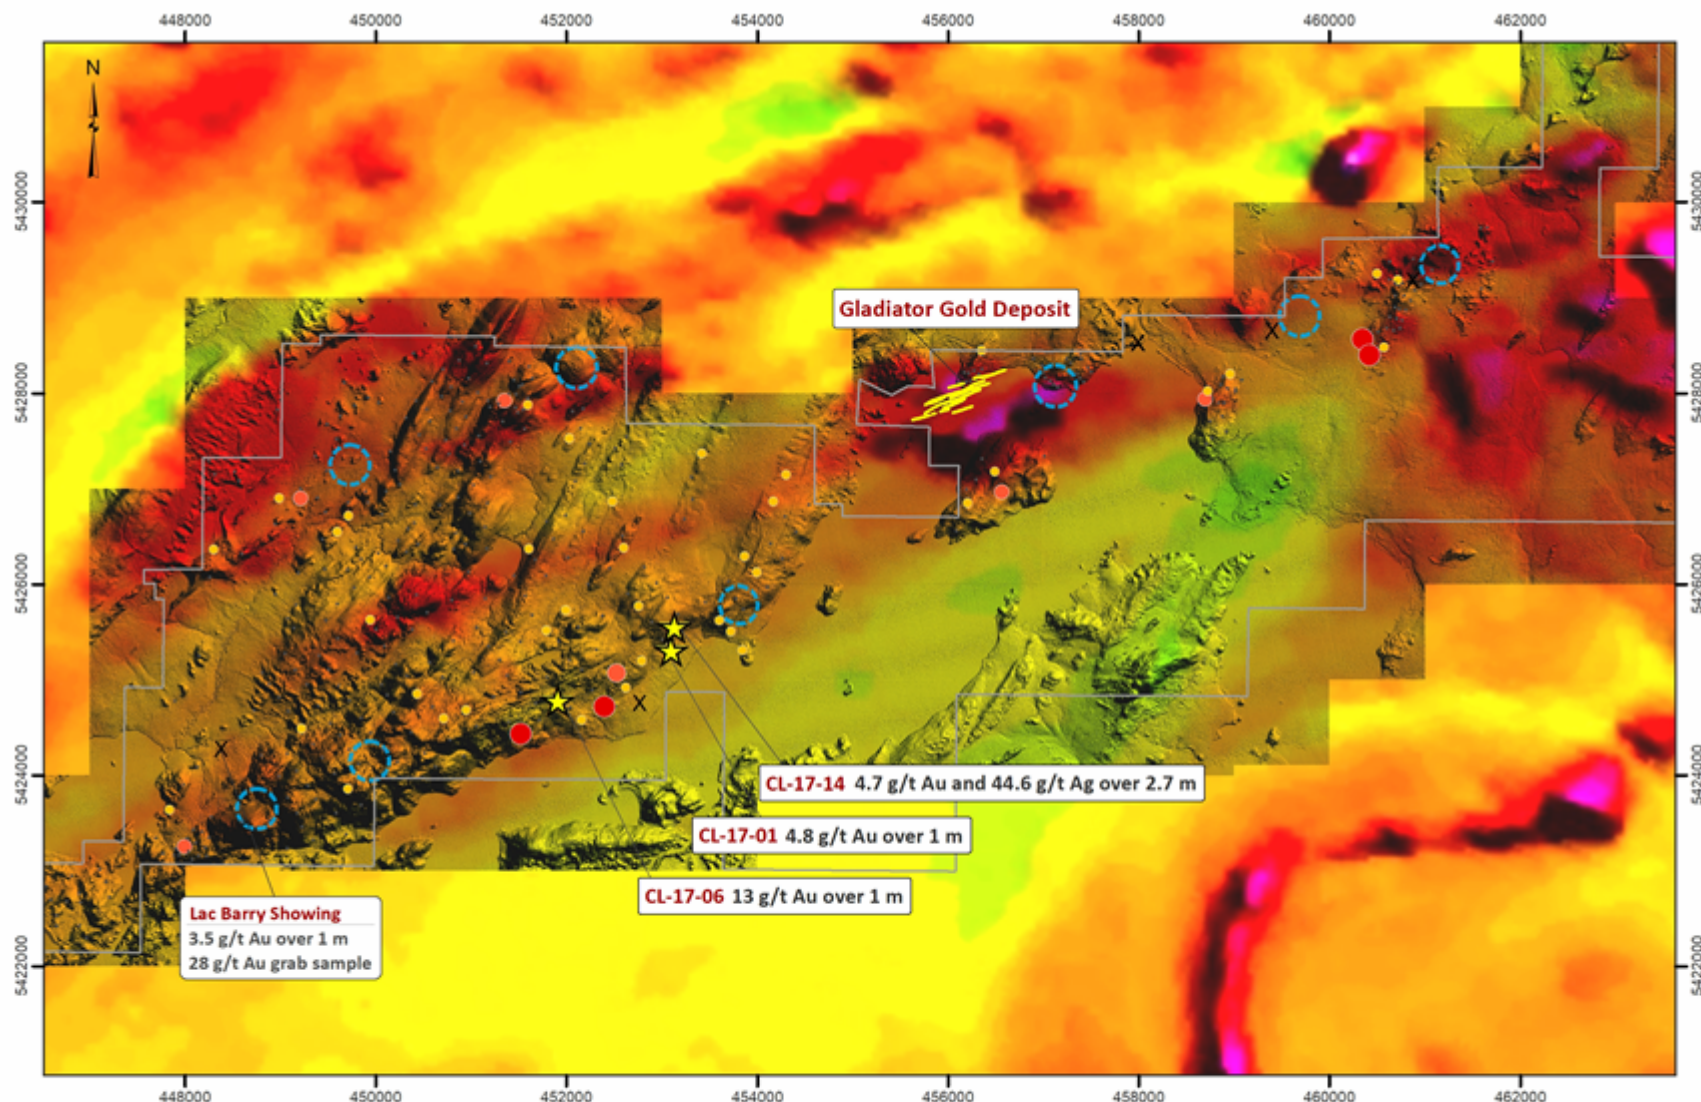

# Gladiator Gold – 2018 Exploration Potential

- ★ Exploration DDH
- X Prospect
- Gold Bearing Veins
- Exploration Target
- Gold in Till (ppb)
- <10
- 10 - 20
- 20 - 60
- 60 - 320

**Gladiator Gold Project**  
**Regional Magnetic Anomalies / LiDAR**  
*Exploration Prospect Generation*