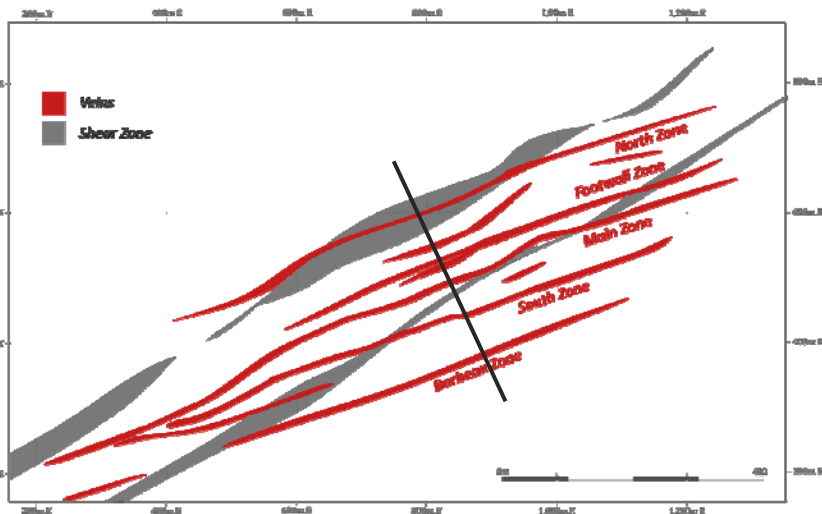

Gladiator Gold Deposit - Cross Section

Cross Section: Center of the Gladiator Gold Deposit

PLAN VIEW OF GLADIATOR GOLD DEPOSIT

Mineralized Zones

100m thickness

LOOKING SOUTH-WEST

 Veins

 Shear Zone