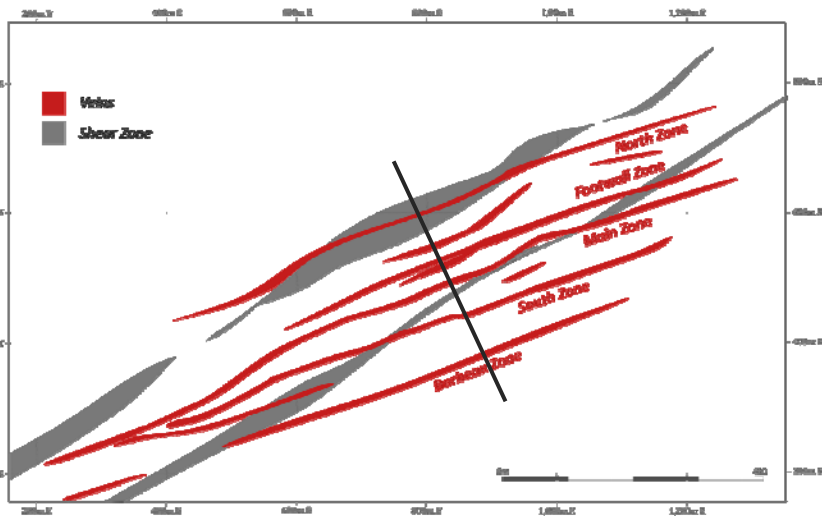

Gladiator Gold Deposit - Cross Section

Cross Section: Center of the Gladiator Gold Deposit

PLAN VIEW OF GLADIATOR GOLD DEPOSIT

Mineralized Zones

100m thickness

LOOKING SOUTH-WEST

■ Veins

■ Shear Zone